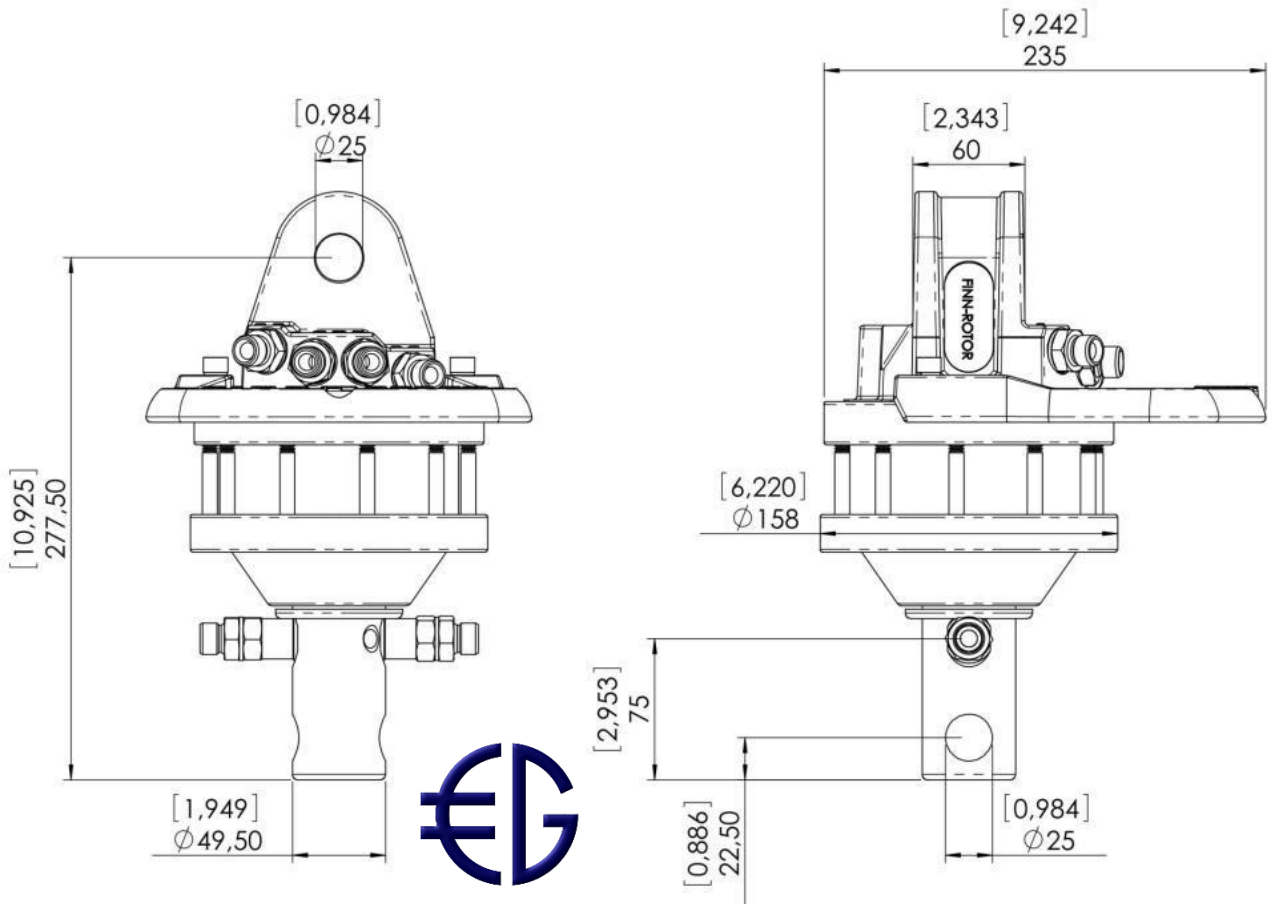

ROTATOR EGR 35

| ROTATION ANGLE | MAX PRESSURE (R) | MAX PRESSURE (GO) | MAX PRESSURE (GC) | DISPLACEMENT | TORQUE |
|-----------------------|------------------------|-------------------|-------------------|-----------------|--------|
| | Bar | Bar | Bar | Cm ³ | Nm |
| UNLIMITED | 250 | 200 | 300 | 330 | 900 |
| MAX AXIAL LOAD STATIC | MAX AXIAL LOAD DYNAMIC | WEIGHT | CONNECTIONS | REQ. OIL FLOW | |
| kN | kN | Kg | | Lpm | |
| 35 | 17,5 | 17 | G 3/8" | 20 | |